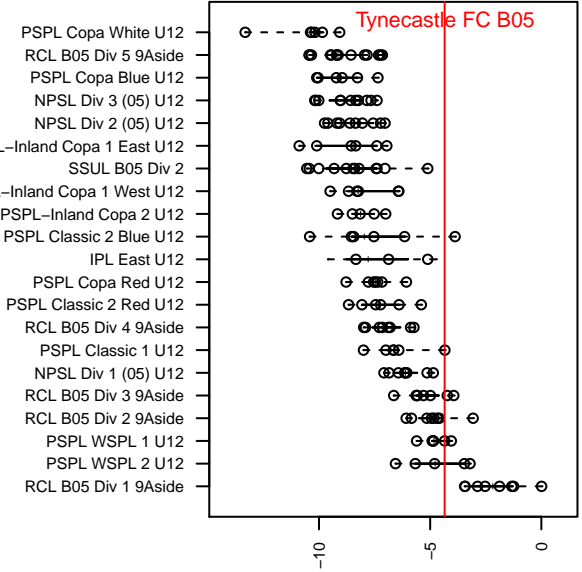

**attack and defense rating
relative to others at age
and all opponents in last 13 months**