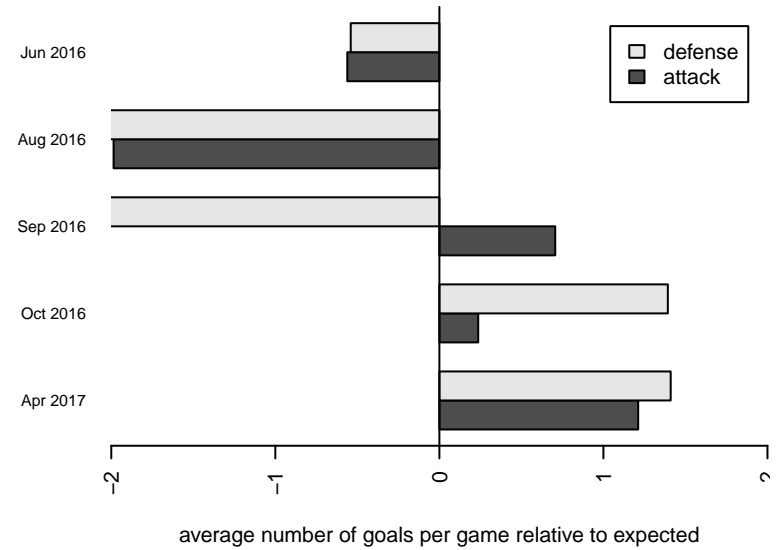

Performance relative to 13 month average