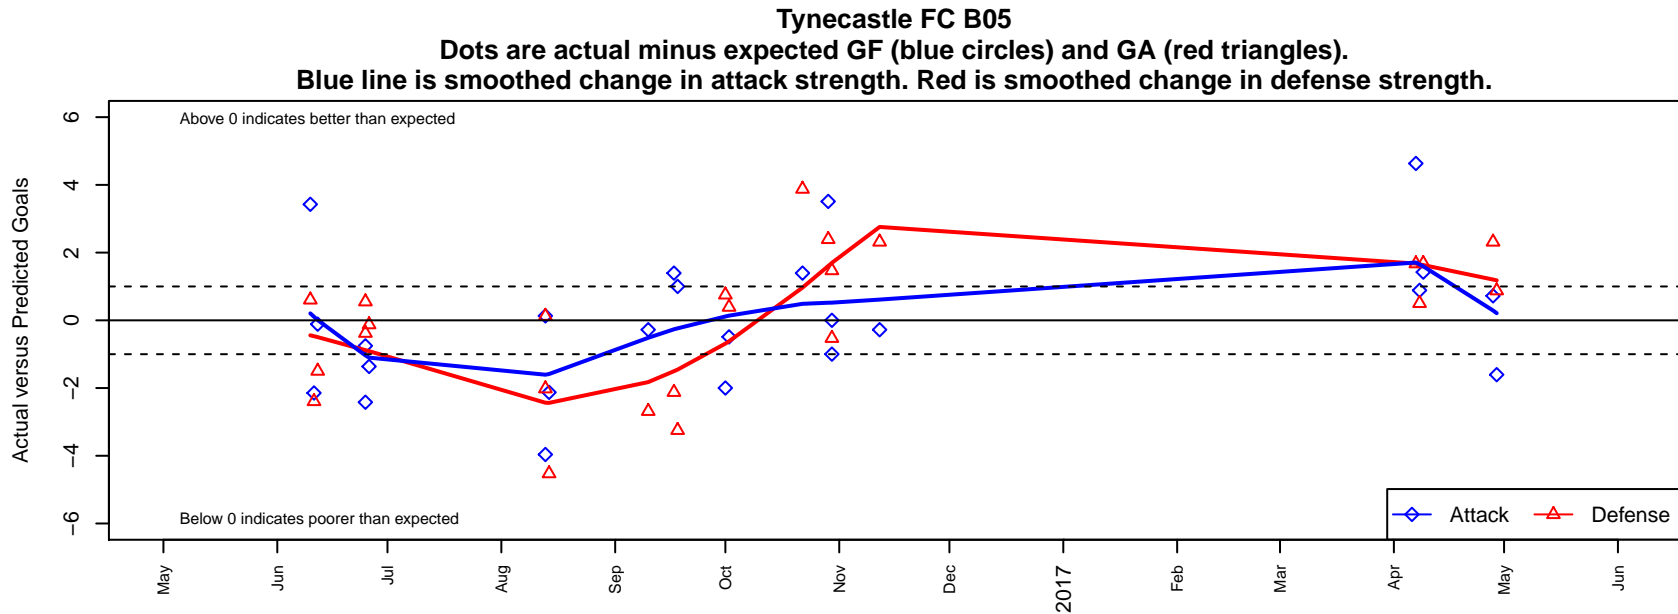

Tynecastle FC B05

Tynecastle FC
 Everett, WA
 B05 total strength=856
 attack=2.27 defense=0.65
 fall league = PSPL WSPL 1 U12

alt names used:
 TYNECASTLE FCTYNECASTLE B05
 Tynecastle FC Tynecastle B05
 Tynecastle B05
 Tynecastle B05
 TYNECASTLE FC TYNECASTLE B05 (USA)

Venues played:
 2016 Starfire Spring Classic BU12
 2016 RVS Classic BU12
 2016 Central WA Super Cup U12 Gold 9v9
 2016 PSPL WSPL 1 U12
 2016 WA Cup U12 Gold U12

**attack and defense variance (black dot)
relative to other teams
and top 10 in region**